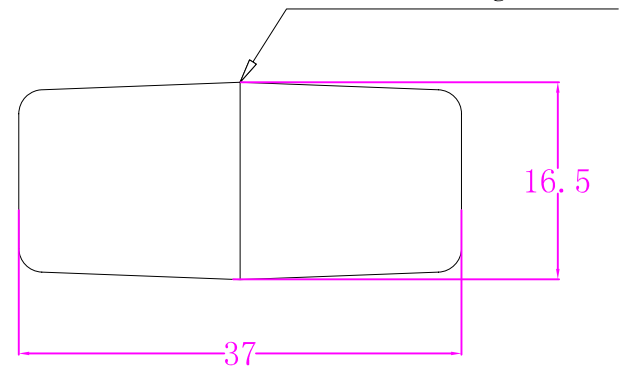

REV	DESCRIPTION	DATE
A/0	Initial issue	2017-05-10

US Type
RJ45 JACK

A

22.5

US Type
RJ45 JACK

B

1	1
2	2
3	3
4	4
5	5
6	6
7	7
8	8

ABS HB
Color: Beige

16.5

37

Description:
1. Material: ABS
2. Use for cat5/5e/cat.6

VCOM VCOM INTERNATIONAL LTD.						
ITEM	RJ45 8P8C Coupler	CUSTOMER		UNITS	mm	PAGE: 1 of 1
PART NO.	VC-F17-0006	CUSTOMER NO.		SCALE		
PRODUCT NO.	CT251	REV:	A/0	DATE		2017-05-10
APPROVED BY:		CHECKED BY:		DRAWN BY:	Xiang	