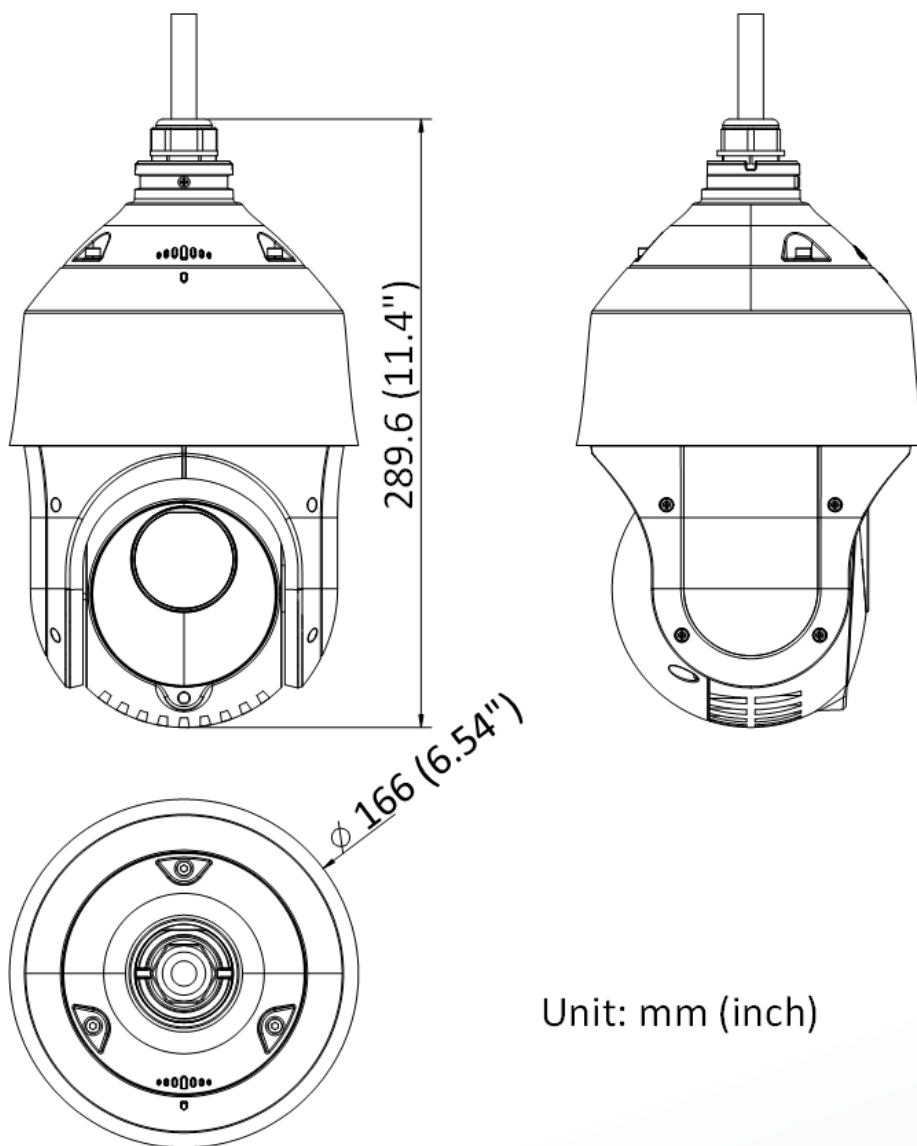

▪ Dimension

Unit: mm (inch)

▪ Accessory

▪ Optional

HIA-B371 Pendant mount	HIA-B173 Pendant mount	HIA-B172 Pendant mount	HIA-B171 Pendant mount	HIA-B471-BC Corner mount
HIA-B471-C Corner mount	HIA-B571 In-ceiling mount	HIA-B471-BP Vertical pole mount	HIA-B471-P Vertical pole mount	HIA-B473 Wall Mount