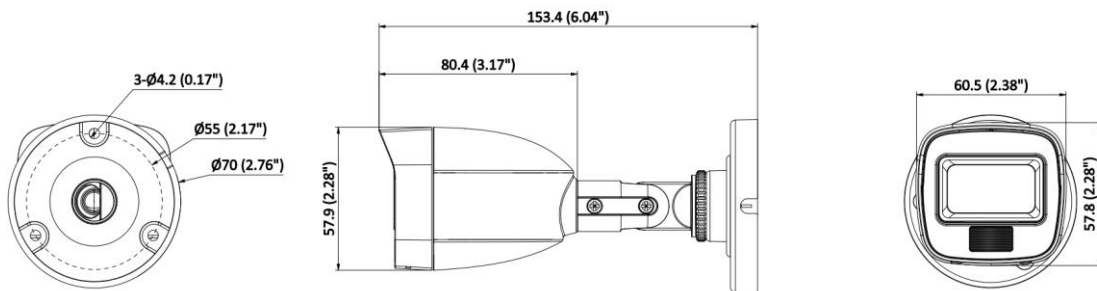

## ▪ Specification

Camera	
Image Sensor	2 MP CMOS
Max. Resolution	1920 (H) × 1080 (V)
Min. Illumination	0.02 Lux @ (F2.2, AGC ON), 0 Lux with IR
Shutter Time	PAL: 1/25 s to 1/50,000 s; NTSC: 1/30 s to 1/50,000 s
Day & Night	ICR
Angle Adjustment	Pan: 0 to 360°, Tilt: 0 to 75°, Rotate: 0 to 360°
Signal System	PAL/NTSC
Lens	
Lens Type	2.8 mm, 3.6 mm fixed focal lens
Focal Length & FOV	2.8 mm, horizontal FOV: 97°, vertical FOV: 54°, diagonal FOV: 113° 3.6 mm, horizontal FOV: 77°, vertical FOV: 43°, diagonal FOV: 90°
Lens Mount	M12
Illuminator	
Supplement Light Range	IR : Up to 20 m White Light : Up to 20 m
Supplement Light Type	Smart,IR,White Light
Image	
Image Parameters Switch	STD/HIGH-SAT/HIGHLIGHT
Image Settings	Brightness, Sharpness, Smart IR
Frame Rate	TVI: 1080p @ 30 fps, 1080p @ 25 fps AHD: 1080p @ 30 fps, 1080p @ 25 fps CVI: 1080p @ 30 fps, 1080p @ 25 fps CVBS: PAL/NTSC
Wide Dynamic Range (WDR)	Digital WDR
Image Enhancement	DWDR/BLC/HLC/Global
White Balance	Auto/Manual
AGC	Yes
Interface	
Video Output	Switchable TVI/AHD/CVI/CVBS
General	
Material	Plastic
Dimension	Ø70 mm × 153.4 mm (Ø2.76" × 6.04")
Weight	Max. 145 g (0.32 lb.)
Operating Condition	-40 °C to 60 °C (-40 °F to 140 °F). Humidity: 90% or less (non-condensation)
Communication	HIKVISION-C
Language	English
Power Supply	12 VDC ± 25%, Max. 3.2 W *You are recommended to use one power adapter to supply the power for one camera.
Approval	
Protection	IP66

## ▪ Available Model

THC-B127-LPC(2.8mm)

THC-B127-LPC(3.6mm)

▪ **Dimension**

Unit: mm (inch)

▪ **Accessory**

▪ **Optional**

DS-1280ZJ-XS Junction box	DS-2280ZJ Wall mount
	
	