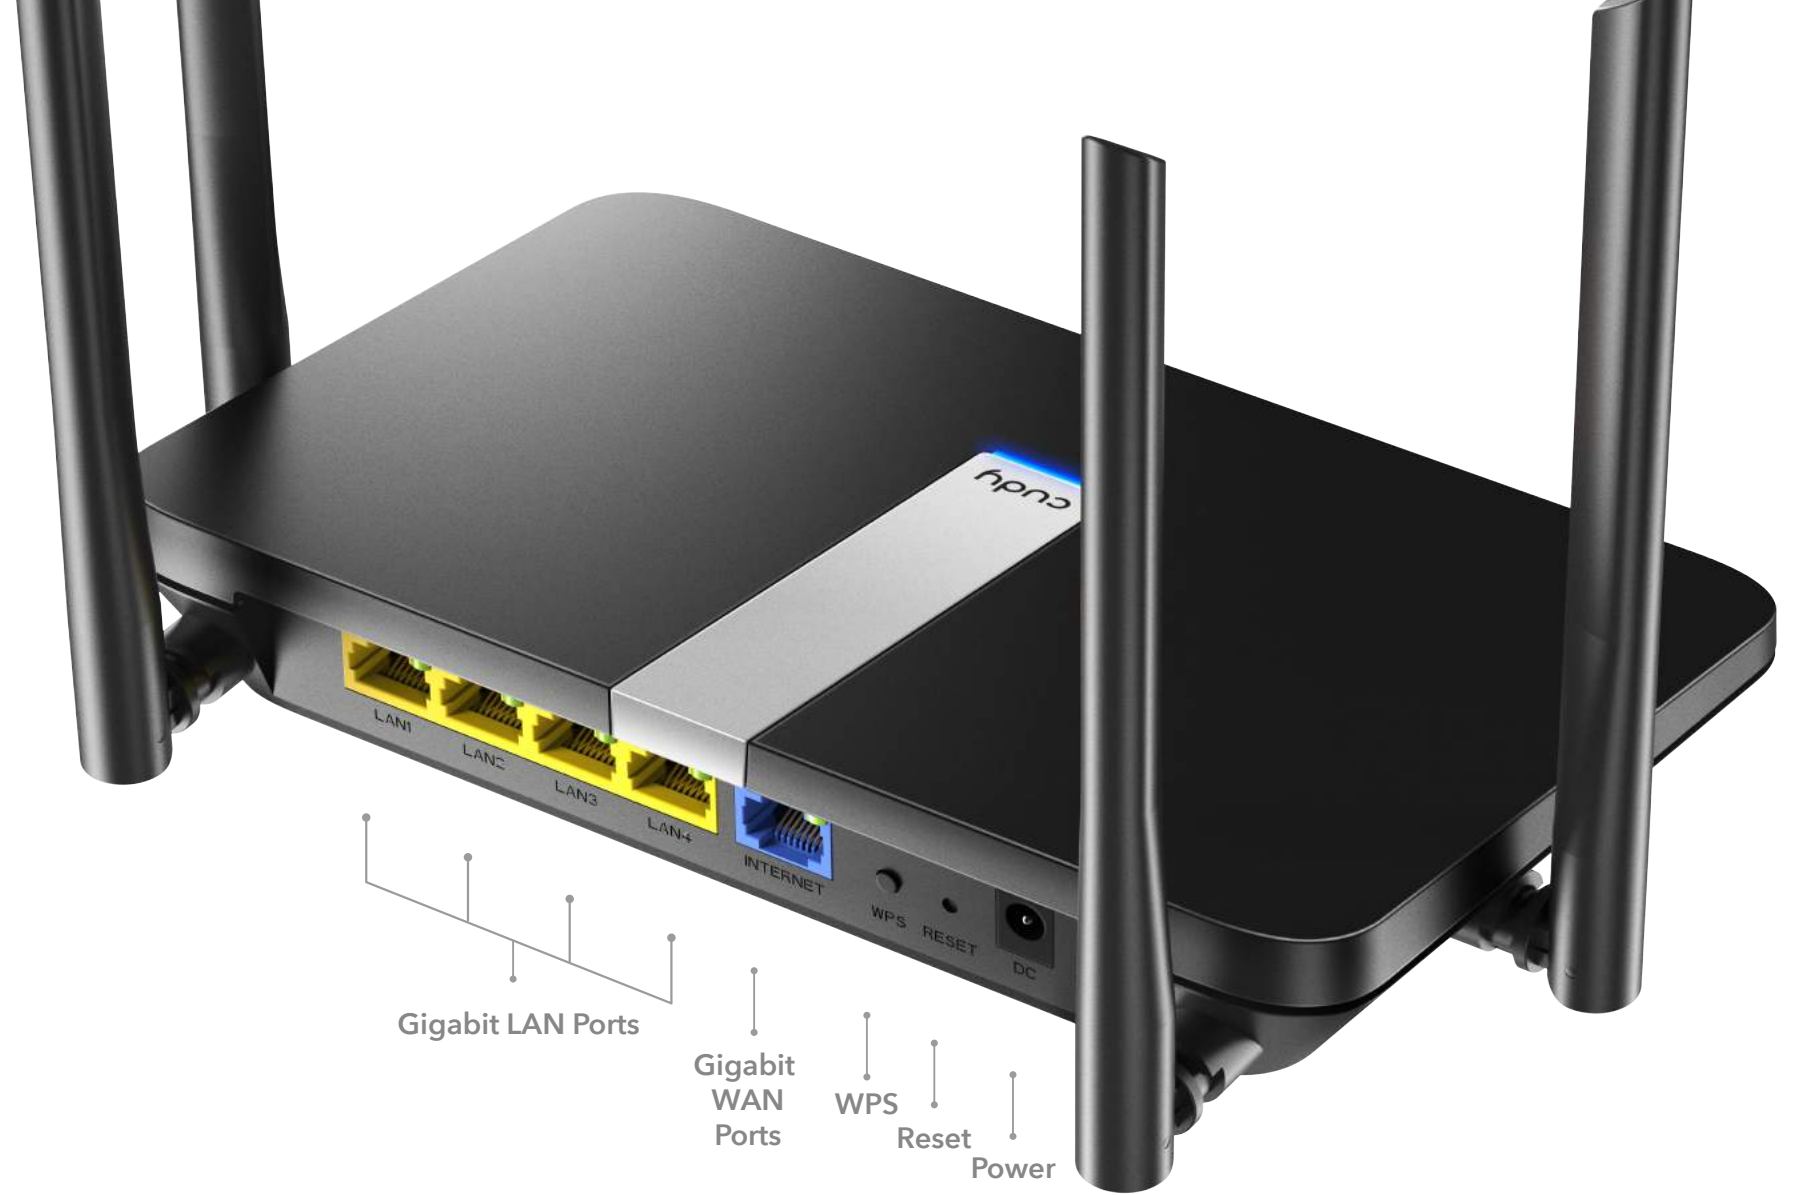

cudy

Model: X6

AX1800

4-Stream Dual Band Wi-Fi 6 Router

-  Up to 1.8Gbps Wi-Fi 6 Speed
-  Powerful Dual-Core Processor
-  PPTP/L2TP/OpenVPN/WireGuard VPN Clients
-  Latest and cutting-edge WPA3 Security

Wi-Fi 6

More Devices: Wi-Fi 6 uses OFDMA to improve capacity and efficiency of your network, so more devices can connect without slowing down your Wi-Fi.

Hardware

Powerful Dual-Core Processor

Powerful Dual-Core CPU ensures smooth 4K UHD streaming to Smart TVs, mobile devices and gaming consoles without buffering.

32MB Flash + 256MB DDR

32MB Flash + 256MB DDR

32MB flash design makes the router stable and reliable, ensuring the continuous operation of the system, and provides more space for the file system.

Built-in 256MB DDR makes the product run faster and provides more possibilities for function expansion.

4 x 5dBi High Gain Antennas

High gain antennas boost sensitivity of the router, create connections over greater distances, providing powerful penetration through walls.

5 x Gigabit Ports

Featured with 5 10/100/1000Mbps ports, greatly expands your network capacity, enabling instant large files transferring.