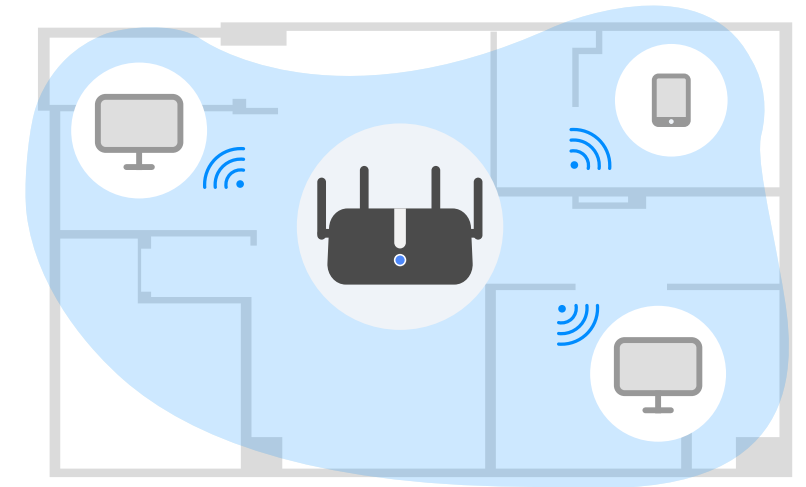

cudy

Model: X6

AX1800

4-Stream Dual Band Wi-Fi 6 Router

-  Up to 1.8Gbps Wi-Fi 6 Speed
-  Powerful Dual-Core Processor
-  PPTP/L2TP/OpenVPN/WireGuard VPN Clients
-  Latest and cutting-edge WPA3 Security

Wi-Fi 6

Enjoy Blazing Fast Wi-Fi 6 Speed

[Datasheet](#)

Features

Extensive Coverage: Beamforming, and four antennas combine to deliver focused reception to devices far away.

Up to 1.8Gbps Wi-Fi 6 Speed: Enjoy smooth streaming, downloading, and gaming with extremely fast Wi-Fi 6 Speed.

More Devices: Wi-Fi 6 uses OFDMA to improve capacity and efficiency of your network, so more devices can connect without slowing down your Wi-Fi.

Hardware

Powerful Dual-Core Processor

Powerful Dual-Core CPU ensures smooth 4K UHD streaming to Smart TVs, mobile devices and gaming consoles without buffering.

4 x 5dBi High Gain Antennas

High gain antennas boost sensitivity of the router, create connections over greater distances, providing powerful penetration through walls.

5 x Gigabit Ports

Featured with 5 10/100/1000Mbps ports, greatly expands your network capacity, enabling instant large files transferring.